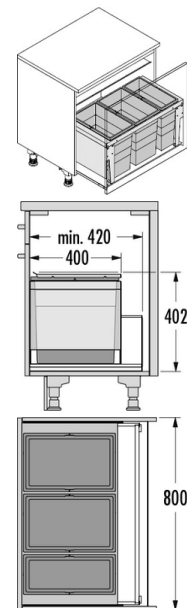

TRIPLE XL

Hailo AS Triple XL 800 28/28/18

3631881

GTIN: 4007126364395

For cabinets with pull-out shelf from 600 mm width

INSET

3 BUCKET

74 l

TOTAL

FOR CABINET WIDTH:

cm

DESCRIPTION

- For any common standard drawers in boxed kitchen- and sink-cabinets with side wall thicknesses from 16 mm thru 19 mm
- Easiest installation by means of 4 screws onto drawer-bottom and 2 screws onto front-panel
- side-parts of "Triple XL" box cover the various railing-bars or sides of different drawer-types of any common European brand

SPECIFICATIONS

Type of installation Inset	yes
Cabinet-width min. (cm)	80
Cabinet-width max. (cm)	80
Suitable for cabinet width (cm)	80
Nominal drawer-depth (mm) ≥	420
Installation inside available drawer	yes
Product dimensions (DxH) (mm)	400 x 402
Packing dimensions (WxDxH) (mm)	775 x 415 x 320
Number of bins	3
Lid	Sheet metal system Lid
Capacity (l)	1 x 18 + 2 x 28

SKETCHES

Total volume (l)	74
Color metal parts	dark grey
Color plastic parts	dark grey
Weight (kg)	10,8